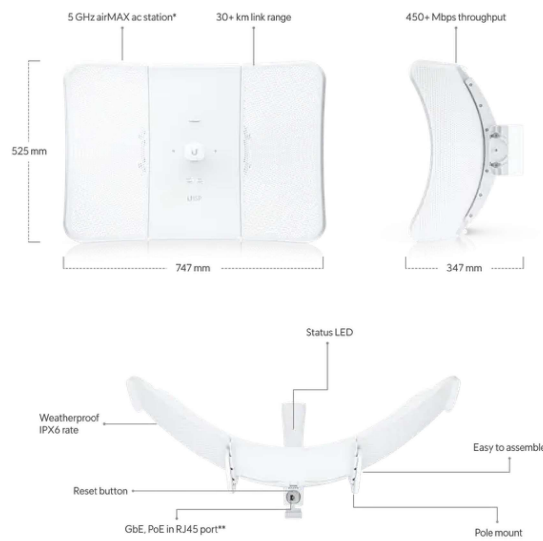

Tech Specs

UniFi UISP Branding

60 GHz Wireless Wireless Fiber Wired Accessory Tech

Wireless > [airMAX LiteBeam 5AC Extreme-Range](#)

Datasheet

Installation Guide

Marketing Images

Mechanical

Dimensions	747 x 525 x 347 mm (29.41 x 20.67 x 13.66")
Weight	3.2 kg (7.06 lb)
Enclosure materials	Aluminum alloy, UV stabilized polycarbonate
Mount material	UV stabilized polycarbonate
Mounting	Integrated pole mount (included) Pole compatibility: Ø35 to 60 mm (Ø1.38 to 2.36")
Wind loading	1100 N at 200 km/h (247.29 lbf at 125 mph)
Weatherproofing	IPX6

Hardware

Networking interface	(1) GbE RJ45 port
Power method	Passive PoE 2-pair (4, 5+; 7, 8-)
Power supply	24V DC, 0.5A Gigabit PoE adapter (included)
Supported voltage range	22—26V DC
Max. power consumption	7W